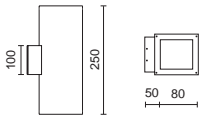

CE IP65 960°

● 37

MTX.35MRW

QR-CB51 - GU5.3

1x35W

Versione da parete per una lampada alogena QR-CB51.
Emissione diretta. Trasformatore elettronico incluso.
Wall version for one halogen lamp QR-CB51.
Direct lighting. Electronic transformer included.
Version murale pour une lampe halogène QR-CB51.
Eclairage direct. Transformateur électronique inclus.