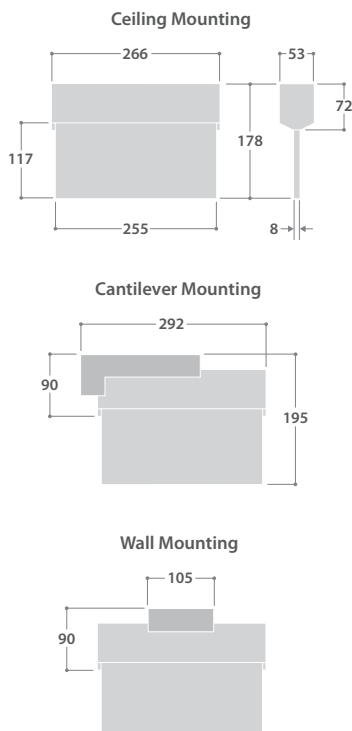

LED EMERGENCY EXIT SIGNS

SPECIFICATION

- Steel body finished matt silver with acrylic legend panel
- Uses 8 low power consumption long life LEDs (4W total)
- Three hour, maintained emergency operation
- Stand-alone self-test and full communication Scanlight AT compatible
- Ceiling mounted or with optional kits for wall and cantilever mounting
- Choice of legends
- Status indicator shows operational condition

Ceiling mounting

RANGE

| ISO 7010 LEGEND | CAT. No | EURO LEGEND | CAT. No | APPROX. kg | TYPE |
|-----------------|-----------|-------------|-----------|------------|------------|
| A | LEX 15240 | F | LEX 13382 | 1.5 | Maintained |
| B | LEX 15241 | G | LEX 13383 | 1.5 | Maintained |
| C | LEX 15242 | H | LEX 13384 | 1.5 | Maintained |
| D | LEX 15243 | J | LEX 13385 | 1.5 | Maintained |
| E | LEX 15244 | | | 1.5 | Maintained |

DIMENSIONS

LEGEND OPTIONS

OPTIONAL MOUNTING KITS

| DESCRIPTION | CAT. No. | APPROX. kg |
|-------------------------|-----------|------------|
| Wall mounting kit | LEX 13391 | 0.2 |
| Cantilever mounting kit | LEX 13392 | 0.2 |