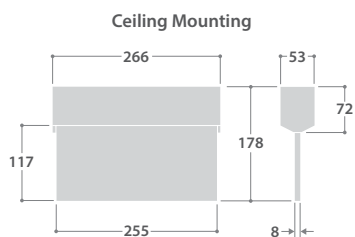

LED EMERGENCY EXIT SIGNS

SPECIFICATION

- Steel body finished matt silver with acrylic legend panel
- Uses 8 low power consumption long life LEDs (4W total)
- Three hour, maintained emergency operation
- Stand-alone self-test and full communication Scanlight AT compatible
- Ceiling mounted or with optional kits for wall, cantilever and semi recessed mounting
- Semi recessed option. Bezel finished full polyester, non-yellowing white
- Choice of legends
- Status indicator shows operational condition

Ceiling mounting

DIMENSIONS

Cantilever Mounting

Wall Mounting

Semi Recessed

RANGE

ISO 7010 LEGEND	CAT. No	EURO LEGEND	CAT. No	APPROX. kg	TYPE
A	LEX 15240	F	LEX 13382	1.5	Maintained
B	LEX 15241	G	LEX 13383	1.5	Maintained
C	LEX 15242	H	LEX 13384	1.5	Maintained
D	LEX 15243	J	LEX 13385	1.5	Maintained
E	LEX 15244			1.5	Maintained

LEGEND OPTIONS

ISO 7010 Single Sided

EURO Single Sided

ISO 7010 Double Sided

EURO Double Sided

OPTIONAL MOUNTING KITS

DESCRIPTION	CAT. No.	APPROX. kg
Wall mounting kit	LEX 13391	0.2
Cantilever mounting kit	LEX 13392	0.2
Semi-recessed mounting kit	LEX 16831	0.6