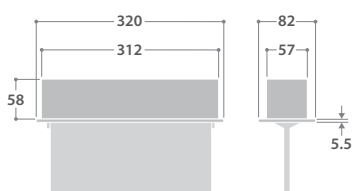

LED EMERGENCY EXIT SIGNS

SPECIFICATION

- Steel body finished matt silver with acrylic legend panel
- Uses 8 low power consumption long life LEDs (4W total)
- Three hour, maintained emergency operation
- Stand-alone self-test and full communication Scanlight AT compatible
- Ceiling mounted or with optional kits for wall, cantilever and semi recessed mounting
- Semi recessed option. Bezel finished full polyester, non-yellowing white
- Choice of legends
- Status indicator shows operational condition

Ceiling mounting

DIMENSIONS

Cantilever Mounting

Wall Mounting

Semi Recessed

RANGE

ISO 7010 LEGEND	CAT. No	EURO LEGEND	CAT. No	APPROX. kg	TYPE
A	LEX 15240	F	LEX 13382	1.5	Maintained
B	LEX 15241	G	LEX 13383	1.5	Maintained
C	LEX 15242	H	LEX 13384	1.5	Maintained
D	LEX 15243	J	LEX 13385	1.5	Maintained
E	LEX 15244			1.5	Maintained

LEGEND OPTIONS

ISO 7010 Single Sided

EURO Single Sided

ISO 7010 Double Sided

EURO Double Sided

OPTIONAL MOUNTING KITS

DESCRIPTION	CAT. No.	APPROX. kg
Wall mounting kit	LEX 13391	0.2
Cantilever mounting kit	LEX 13392	0.2
Semi-recessed mounting kit	LEX 16831	0.6