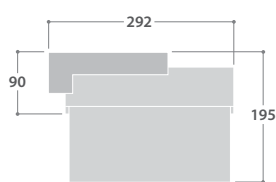

LED EMERGENCY EXIT SIGNS

SPECIFICATION

- Steel body finished matt silver with acrylic legend panel
- Uses 8 low power consumption long life LEDs (4W total)
- Three hour, maintained emergency operation
- Stand-alone self-test and full communication Scanlight AT compatible
- Ceiling mounted or with optional kits for wall, cantilever and semi recessed mounting
- Semi recessed option. Bezel finished full polyester, non-yellowing white
- Choice of legends
- Status indicator shows operational condition

Ceiling mounting

DIMENSIONS

Cantilever Mounting

Wall Mounting

Semi Recessed

RANGE

ISO 7010 LEGEND	CAT. No	EURO LEGEND	CAT. No	APPROX. kg	TYPE
A	LEX 15240	F	LEX 13382	1.5	Maintained
B	LEX 15241	G	LEX 13383	1.5	Maintained
C	LEX 15242	H	LEX 13384	1.5	Maintained
D	LEX 15243	J	LEX 13385	1.5	Maintained
E	LEX 15244			1.5	Maintained

LEGEND OPTIONS

ISO 7010 Single Sided

EURO Single Sided

ISO 7010 Double Sided

EURO Double Sided

OPTIONAL MOUNTING KITS

DESCRIPTION	CAT. No.	APPROX. kg
Wall mounting kit	LEX 13391	0.2
Cantilever mounting kit	LEX 13392	0.2
Semi-recessed mounting kit	LEX 16831	0.6