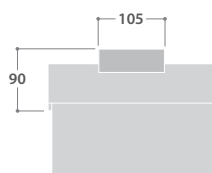

LED EMERGENCY EXIT SIGNS

SPECIFICATION

- Steel body finished matt silver with acrylic legend panel
- Uses 8 low power consumption long life LEDs (4W total)
- Three hour, maintained emergency operation
- Stand-alone self-test and full communication Scanlight AT compatible
- Ceiling mounted or with optional kits for wall, cantilever and semi recessed mounting
- Semi recessed option. Bezel finished full polyester, non-yellowing white
- Choice of legends
- Status indicator shows operational condition

Ceiling mounting

DIMENSIONS

Cantilever Mounting

Wall Mounting

Semi Recessed

RANGE

ISO 7010 LEGEND	CAT. No	EURO LEGEND	CAT. No	APPROX. kg	TYPE
A	LEX 15240	F	LEX 13382	1.5	Maintained
B	LEX 15241	G	LEX 13383	1.5	Maintained
C	LEX 15242	H	LEX 13384	1.5	Maintained
D	LEX 15243	J	LEX 13385	1.5	Maintained
E	LEX 15244			1.5	Maintained

LEGEND OPTIONS

ISO 7010 Single Sided

EURO Single Sided

ISO 7010 Double Sided

EURO Double Sided

OPTIONAL MOUNTING KITS

DESCRIPTION	CAT. No.	APPROX. kg
Wall mounting kit	LEX 13391	0.2
Cantilever mounting kit	LEX 13392	0.2
Semi-recessed mounting kit	LEX 16831	0.6