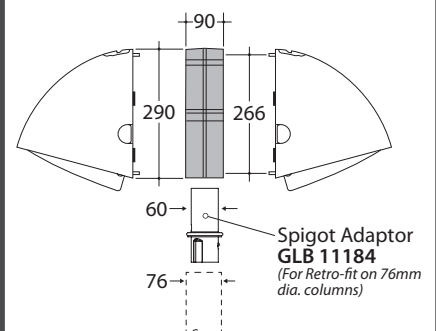

Realta (Pole Mounting Attachments)

Single & Twin Pole Mounting Attachments (for 60mm dia. poles)

INSTALLATION INSTRUCTIONS ~ Instructions de Montage
Montageanweisung ~ Istruzioni di Montaggio

IP 66  

REALTA POLE MOUNTING ATTACHMENT RANGE

DESCRIPTION	CAT. NO.	APPROX. kg
Single Luminaire Pole Mounting Attachment	RL 13759	1.6
Twin Luminaire Pole Mounting Attachment	RL 14175	2.6
76/60mm Diameter Spigot Adaptor	GLB 11184	0.8

 For Retro-fit on 76mm diameter columns

DIMENSIONS

Single - RL 13759

Twin - RL 14175

1 - Single RL 13759

2 - Twin RL 14175

Modifications

Thorlux products should not be modified. Any modification may render the product unsafe and will invalidate any Safety/Approval marks. Thorlux will not accept any responsibility for any modified products or for any damage caused as a result of their modification.