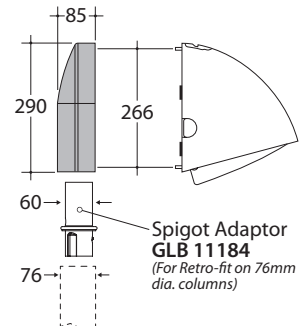

Realta (Pole Mounting Attachments)

Single & Twin Pole Mounting Attachments (for 60mm dia. poles)

INSTALLATION INSTRUCTIONS ~ Instructions de Montage
Montageanweisung ~ Istruzioni di Montaggio

IP 66  

REALTA POLE MOUNTING ATTACHMENT RANGE

DESCRIPTION	CAT. NO.	APPROX. kg
Single Luminaire Pole Mounting Attachment	RL 13759	1.6
Twin Luminaire Pole Mounting Attachment	RL 14175	2.6
76/60mm Diameter Spigot Adaptor	GLB 11184	0.8

 For Retro-fit on 76mm diameter columns

DIMENSIONS

Single - RL 13759

Twin - RL 14175

1 - Single RL 13759

2 - Twin RL 14175

Modifications

Thorlux products should not be modified. Any modification may render the product unsafe and will invalidate any Safety/Approval marks. Thorlux will not accept any responsibility for any modified products or for any damage caused as a result of their modification.