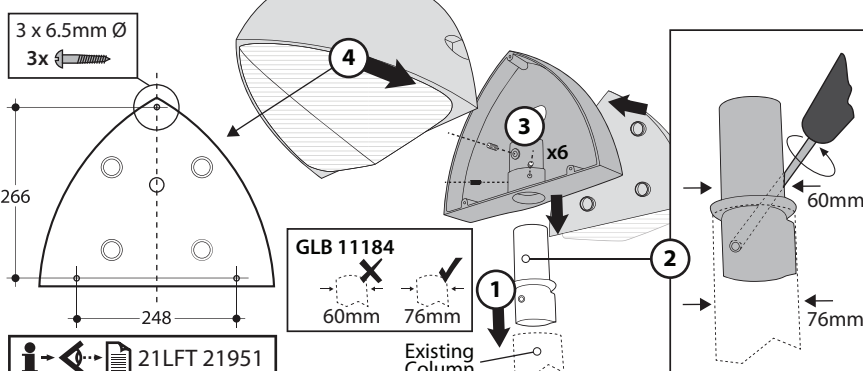

Realta (Pole Mounting Attachments)

Single & Twin Pole Mounting Attachments (for 60mm dia. poles)

INSTALLATION INSTRUCTIONS ~ Instructions de Montage
Montageanweisung ~ Istruzioni di Montaggio

IP 66  

REALTA POLE MOUNTING ATTACHMENT RANGE

DESCRIPTION	CAT. NO.	APPROX. kg
Single Luminaire Pole Mounting Attachment	RL 13759	1.6
Twin Luminaire Pole Mounting Attachment	RL 14175	2.6
76/60mm Diameter Spigot Adaptor	GLB 11184	0.8

 For Retro-fit on 76mm diameter columns

DIMENSIONS

Single - RL 13759

Twin - RL 14175

1 - Single RL 13759

2 - Twin RL 14175

Modifications

Thorlux products should not be modified. Any modification may render the product unsafe and will invalidate any Safety/Approval marks. Thorlux will not accept any responsibility for any modified products or for any damage caused as a result of their modification.