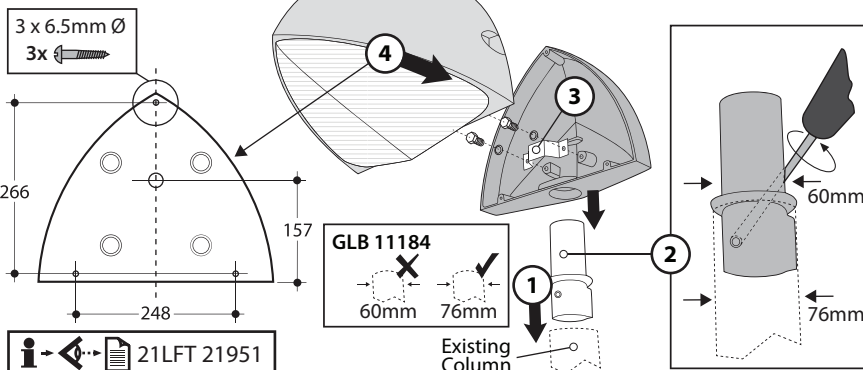

Realta (Pole Mounting Attachments)

Single & Twin Pole Mounting Attachments (for 60mm dia. poles)

INSTALLATION INSTRUCTIONS ~ Instructions de Montage
Montageanweisung ~ Istruzioni di Montaggio

IP 66  

REALTA POLE MOUNTING ATTACHMENT RANGE

DESCRIPTION	CAT. NO.	APPROX. kg
Single Luminaire Pole Mounting Attachment	RL 13759	1.6
Twin Luminaire Pole Mounting Attachment	RL 14175	2.6
76/60mm Diameter Spigot Adaptor	GLB 11184	0.8

 For Retro-fit on 76mm diameter columns

DIMENSIONS

Single - RL 13759

Twin - RL 14175

1 - Single RL 13759

2 - Twin RL 14175

Modifications

Thorlux products should not be modified. Any modification may render the product unsafe and will invalidate any Safety/Approval marks. Thorlux will not accept any responsibility for any modified products or for any damage caused as a result of their modification.