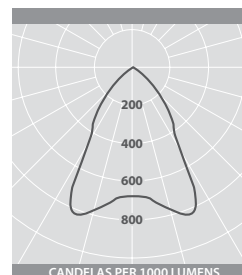

Body detail

Emergency LED array

LED EMERGENCY LUMINAIRES FOR HIGH RISK AREAS

IP20 IP44 BELOW CEILING (IP44 versions only) CE LED

SPECIFICATION

- High pressure die-cast bezel finished full polyester, non-yellowing white
- Injection moulded polycarbonate body housing
- Supplied with remote gear unit fitted with 2m lead
- Aids compliance with BS5266-1:2011 for areas where enhanced illuminance is needed at specific locations
- Ideally suited for use in suspended ceilings only - serviceable batteries located within gear unit placed in ceiling void

RANGE

LED	OPEN	IP44 - CLEAR GLASS PANEL	DURATION	APPROX. kg	TYPE
Emergency 5W	ELO 16386	ELO 16761	3-Hour	1.8	Non-maintained
AutoTest 5W	TLO 16386	TLO 16761	3-Hour	1.8	Non-maintained
Scanlight AT 5W	DLO 16386	DLO 16761	3-Hour	1.8	Non-maintained

PHOTOMETRIC GUIDE

OPEN
Luminaire Lumen Output
5W = 495lm

IP44 - CLEAR GLASS PANEL
Luminaire Lumen Output
5W = 435lm

DIMENSIONS

All dimensions in millimetres