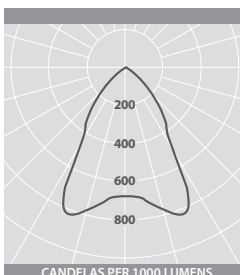

Body detail

Emergency LED array

LED EMERGENCY LUMINAIRES FOR HIGH RISK AREAS

IP20 IP44 BELOW CEILING (IP44 versions only) CE LED

SPECIFICATION

- High pressure die-cast bezel finished full polyester, non-yellowing white
- Injection moulded polycarbonate body housing
- Supplied with remote gear unit fitted with 2m lead
- Aids compliance with BS5266-1:2011 for areas where enhanced illuminance is needed at specific locations
- Ideally suited for use in suspended ceilings only - serviceable batteries located within gear unit placed in ceiling void

RANGE

LED	OPEN	IP44 - CLEAR GLASS PANEL	DURATION	APPROX. kg	TYPE
Emergency 5W	ELO 16386	ELO 16761	3-Hour	1.8	Non-maintained
AutoTest 5W	TLO 16386	TLO 16761	3-Hour	1.8	Non-maintained
Scanlight AT 5W	DLO 16386	DLO 16761	3-Hour	1.8	Non-maintained

PHOTOMETRIC GUIDE

OPEN
Luminaire Lumen Output
5W = 495lm

IP44 - CLEAR GLASS PANEL
Luminaire Lumen Output
5W = 435lm

DIMENSIONS

All dimensions in millimetres