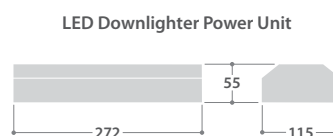

RANGE

LED	OPEN	IP44 - CLEAR GLASS PANEL	DURATION	APPROX. kg	TYPE
Emergency 5W	ELO 16386	ELO 16761	3-Hour	1.8	Non-maintained
AutoTest 5W	TLO 16386	TLO 16761	3-Hour	1.8	Non-maintained
Scanlight AT 5W	DLO 16386	DLO 16761	3-Hour	1.8	Non-maintained

PHOTOMETRIC GUIDE

OPEN
Luminaire Lumen Output
5W = 495lm

IP44 - CLEAR GLASS PANEL
Luminaire Lumen Output
5W = 435lm

DIMENSIONS

All dimensions in millimetres