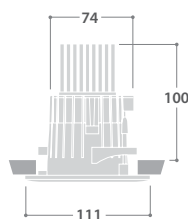

PHOTOMETRIC GUIDE

OPEN
Luminaire Lumen Output
5W = 495lm

IP44 - CLEAR GLASS PANEL
Luminaire Lumen Output
5W = 435lm

DIMENSIONS

All dimensions in millimetres